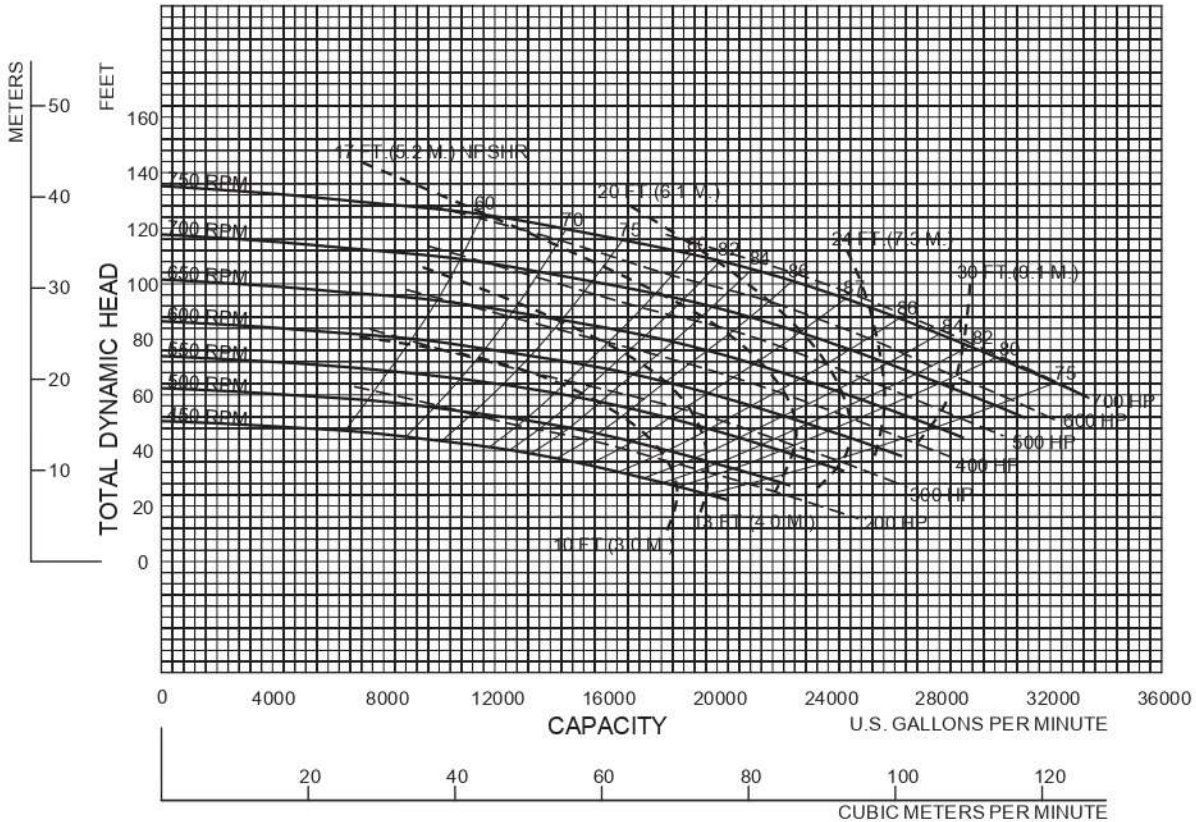

AQUARIUS PUMP COMPANY

24NNG

Speed	Impeller Dia.	Style	Solids Dia.	N_S	Suction	Discharge	No. vanes
VARIOUS	28.00"	ENCLOSED	5.25"	3880	24"	24"	3

Feet x .305 = Meters
Inches x 25.4 = Millimeters
GPM x .227 = Cubic Meters/Hour
GPM x 3.785 = Liters/Minute
HP x .746 = KW

SINGLE VOLUTE MOUNTING CONFIG.: F, VF, VC

Performances shown are for cool water, frame mounted configuration with Cyclo Seal. Other liquids, seal arrangements or mounting configurations may require performance adjustments.

09/15/03

Aquarius Pump Company

24NNG - VARIOUS RPM

NEW PAGE

24NNGVA