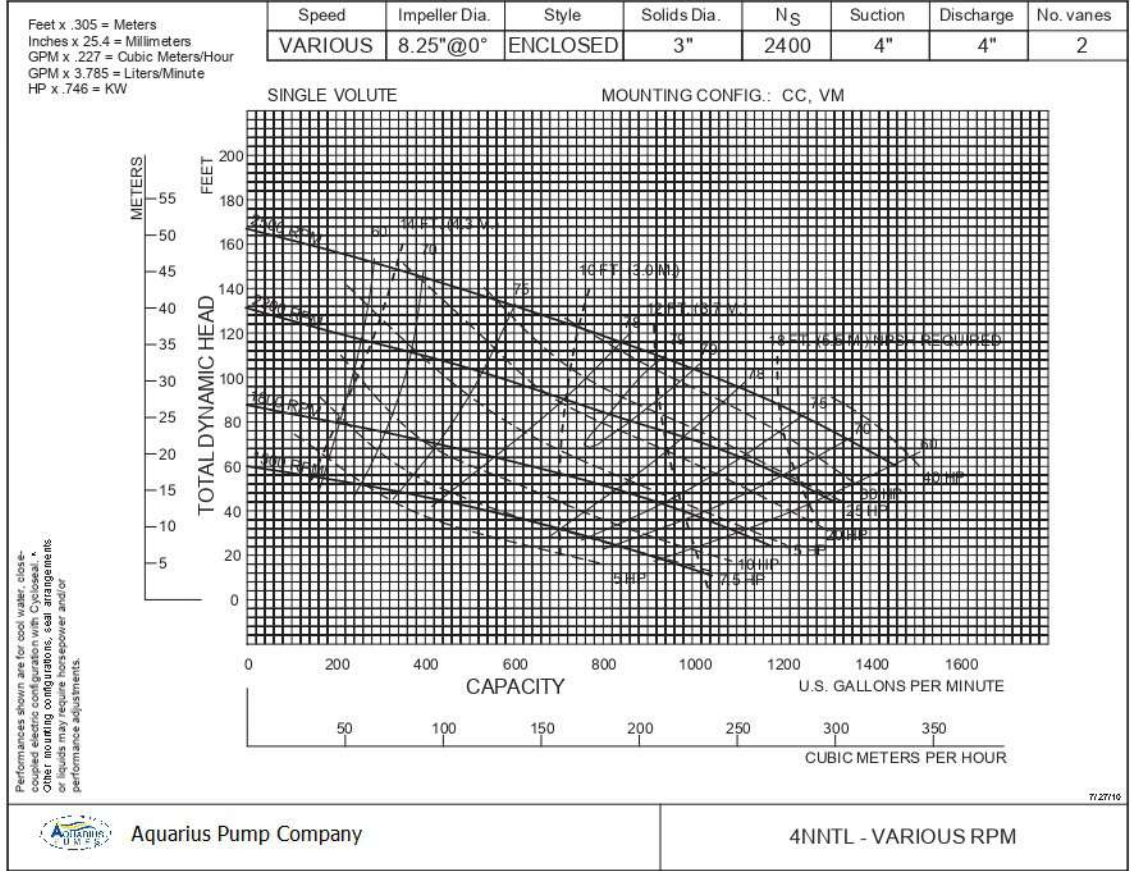

OPERATING LEVELS

MIN FLOW	50 GPM	11 m ³ /h
MAX FLOW	1450 GPM	329 m ³ /h
DISCHARGE SIZE	4"	102 mm
SUCTION SIZE	4"	102 mm
SOLIDS HANDLING	3"	76 mm
MAX SPEED	2500 RPM	2500 RPM
SHUT-OFF HEAD	165'	50 m
BEP HEAD	106'	32 m
BEP FLOW	964 GPM	219 m ³ /h
BEP PERCENT	79%	79%

The 4NNTL pump is designed with Aquarius's renowned quality and durability. It features a 4" discharge, 4" suction, and enclosed impeller. Available in All Iron or CD4MCu materials. Aquarius's patented Cycloseal® design is standard, with a Type 1 or 2 single mechanical seal with Buna-N elastomers, stainless steel hardware and tungsten carbide vs. silicon carbide seal faces for abrasion resistance. Bearings are heavy duty deep groove ball bearings with a minimum of 50,000 hours bearing life. 900/1200/1800 RPM operating speeds. Vertical configurations include a 4" suction elbow with other options available. Uses an F5 or F85 frame (horizontal) or VC5 frame (vertical).

AQUARIUS PUMP COMPANY

4NNTL-F

NEW PAGE

4NNTLVA

Aquarius Pump Company

4NNTL - VARIOUS RPM