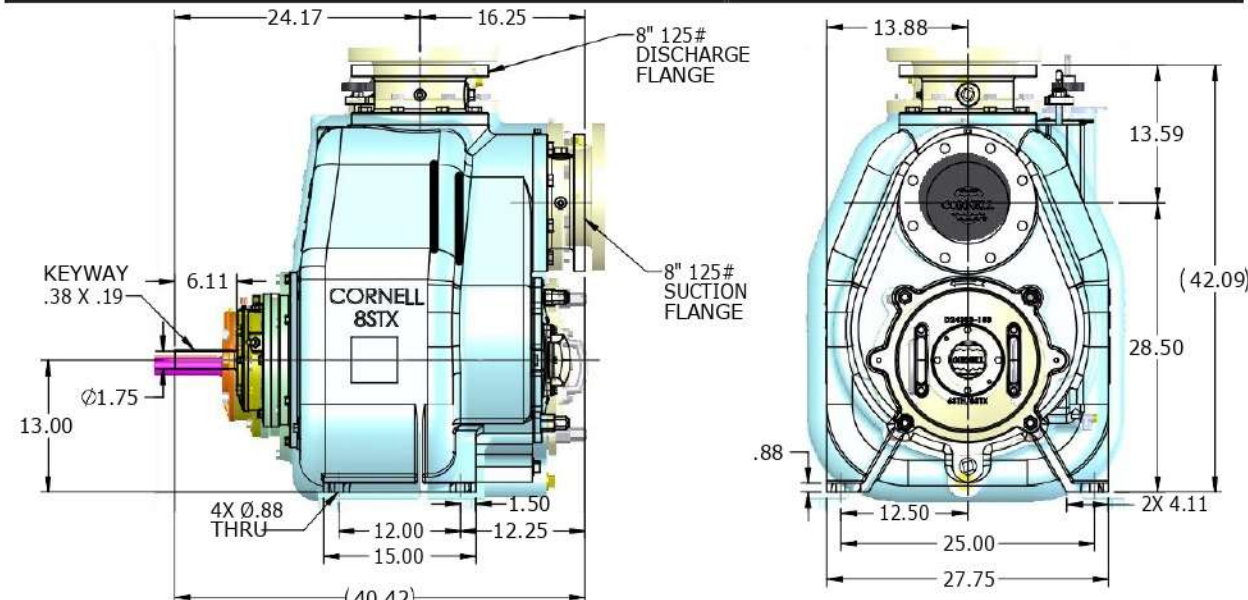

NEW PAGE

8STXVA

Aquarius Pump Company
8STXVA - VARIOUS RPM