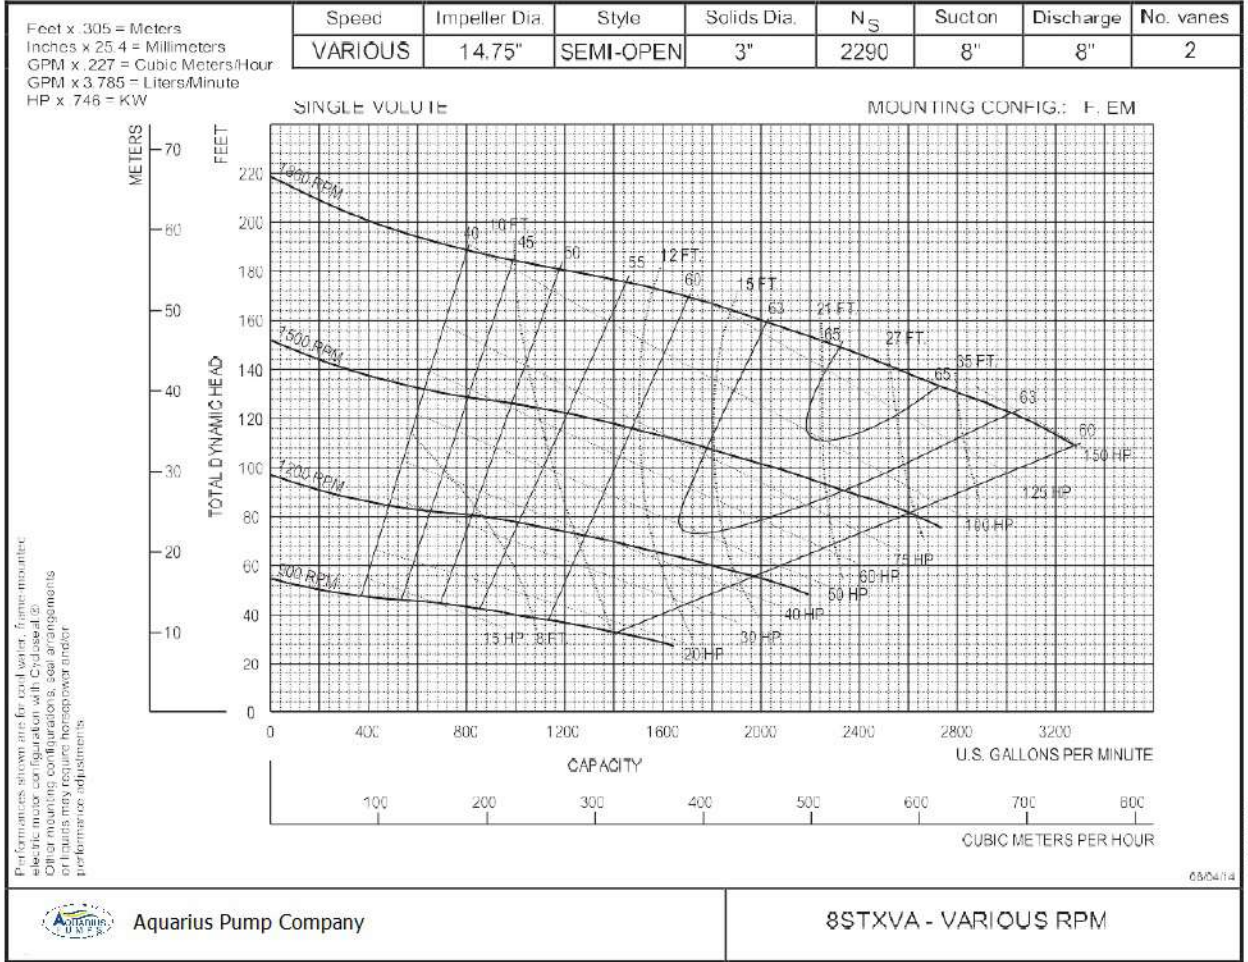

PRODUCT DATA SHEET

AQUARIUS PUMP COMPANY

8STX